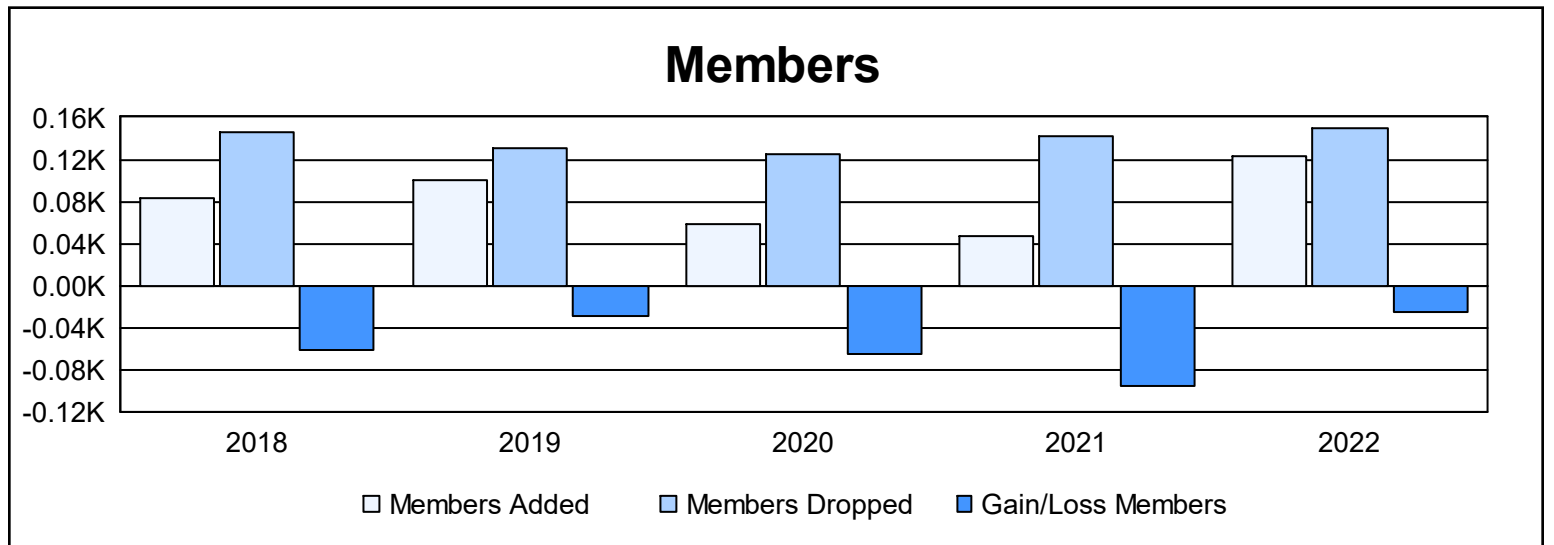

Year	New Clubs	Dropped Clubs	Gain/ Loss Clubs	New Members	Charter Members	Reinstate Members	Transfer Members	Total Member Added	Total Members Dropped	Gain/ Loss Members
2017-2018	0	1	-1	80	0	0	3	83	145	-62
2018-2019	0	1	-1	96	0	2	3	101	131	-30
2019-2020	0	1	-1	53	0	5	1	59	124	-65
2020-2021	0	4	-4	36	3	4	3	46	141	-95
2021-2022	0	1	-1	118	0	1	4	123	149	-26
<b>Average</b>	<b>0</b>	<b>2</b>	<b>-2</b>	<b>77</b>	<b>1</b>	<b>2</b>	<b>3</b>	<b>82</b>	<b>138</b>	<b>-56</b>

### Membership Composition June 2022 Cumulative