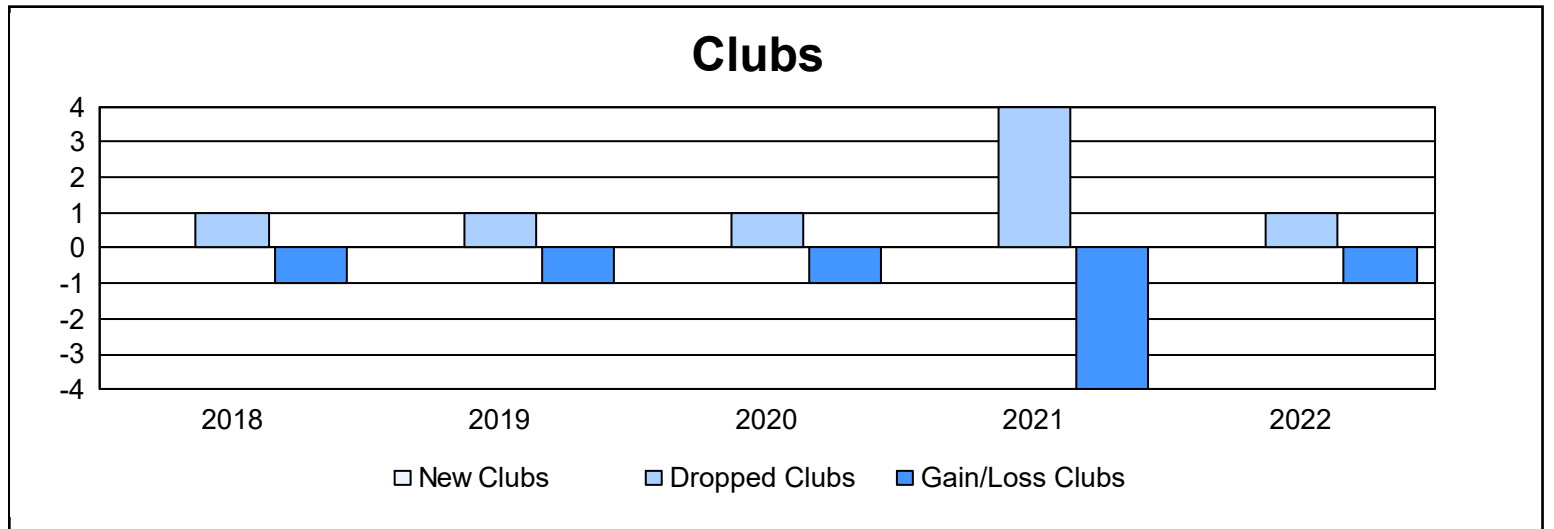

Year	New Clubs	Dropped Clubs	Gain/ Loss Clubs	New Members	Charter Members	Reinstate Members	Transfer Members	Total Member Added	Total Members Dropped	Gain/ Loss Members
2017-2018	0	1	-1	80	0	0	3	83	145	-62
2018-2019	0	1	-1	96	0	2	3	101	131	-30
2019-2020	0	1	-1	53	0	5	1	59	124	-65
2020-2021	0	4	-4	36	3	4	3	46	141	-95
2021-2022	0	1	-1	118	0	1	4	123	149	-26
<b>Average</b>	<b>0</b>	<b>2</b>	<b>-2</b>	<b>77</b>	<b>1</b>	<b>2</b>	<b>3</b>	<b>82</b>	<b>138</b>	<b>-56</b>

### Membership Composition June 2022 Cumulative